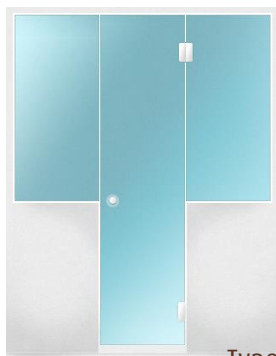

Sauna doors

Raiser-68

Scan

Natural

White

Black

SDD

TLD

Premium

Vista

ComLux

Cover

Box

Slim

Steam bath doors

AU

AU Premium

Double

AU Lux

Lasna

Soft

HHD

Interior doors

Type 1