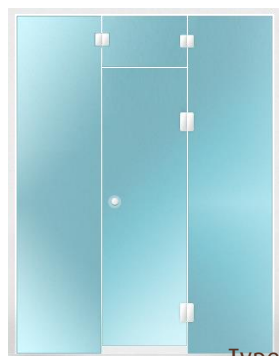

Sauna doors

Raiser-68

Scan

Natural

White

Black

SDD

TLD

Premium

Vista

ComLux

Cover

Box

Slim

Steam bath doors

AU

AU Premium

Double

AU Lux

Lasna

Soft

HHD

Interior doors

Type 1