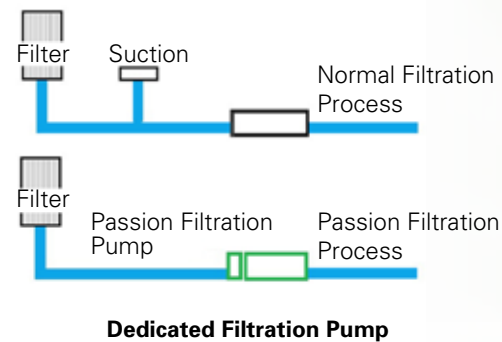

Synergy™ Ultra Pure Water System