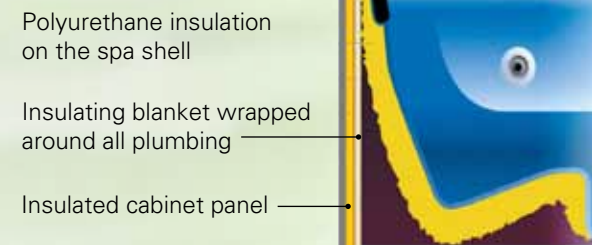

Triple Layer Insulation