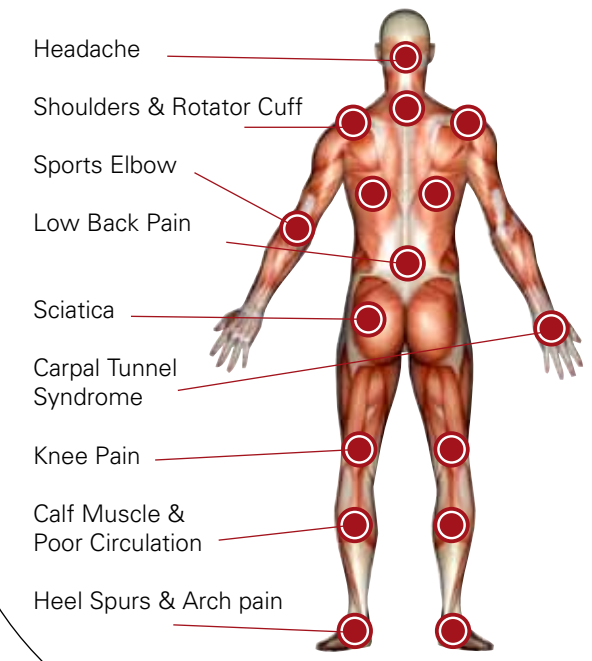

specially designed recesses in the spa shell. The result is a vigorous massage that works the muscles throughout your back. Whether you simply want to relax or require relief from pain or stress, each Passion Spa has a variety of massage features that will create the ultimate in hydrotherapy relief for you.