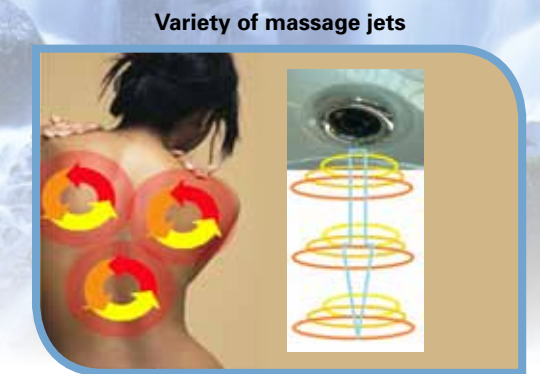

## PASSION SPAS PHYSICAL THERAPY

Passion Spas are complimented with an array of massage jets that allow you to create and control the type of massage therapy you desire. There are jets that pulsate, rotate, and provide direct pressure where you need it. Jets are adjustable and directional and are recessed into the spa shell for maximum comfort. Our exclusive Aqua Rolling Massage™ pushes water up the back of the seat through

specially designed recesses in the spa shell. The result is a vigorous massage that works the muscles throughout your back. Whether you simply want to relax or require relief from pain or stress, each Passion Spa has a variety of massage features that will create the ultimate in hydrotherapy relief for you.